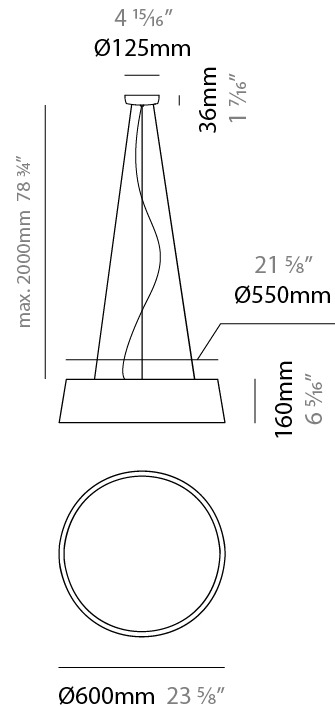

PROJECT	_____
TYPE	_____
SPECIFIER	_____
QUANTITY	_____
DATE	_____

DRUM SUSPENSION

D111063-

base number	Finish Options	Finish Options

1. To build a product code in our configurator select the specify button on the base model # product page
2. To build a manual product code on this datasheet choose from the options listed below in blue font and add the suffix to the base model #

GENERAL

Series: Drum
Brand: Ole
Division: Design
Mounting Type: Suspension
Mounting Location: Ceiling
Subcategory: Up/Down Light

PHYSICAL

Shape: Drum
Diameter (mm): 600
Diameter (in): 23 5/8
Height (mm): 160
Height (in): 6 5/16
Max. Overall Height (mm): 2160
Max. Overall Height (in): 85 1/16
Light Distribution: Direct / Indirect
Weight (kg): 3.3
Weight (lbs): 7.26
Fixture Finish: BEI / BLK / BLU / COG / DGN / GRY / MRN / MOC / MUS / OLV / SIL / STN / TER / WHI
Holder Finish: BLK
Fixture Material: Fabric Cord / Metal
Cable Details: 2000mm Cable
Upon Request: Other fabric cord colors available upon request (see downloadable finish chart)

ELECTRICAL

Number of Lamps: 3
Lamp Type: LED Retrofit
Lamp Shape: A19
Bulb Included: Bulb Not Included
Max. Wattage Per Lamp (W): 15
Lamp Base: E26
Input Voltage (V): 120
Upon Request: 277Vac / GU24

LED

OPTICAL

RATINGS AND CERTIFICATIONS

Certified By: Certified for North American Standards
IP rating: IP20