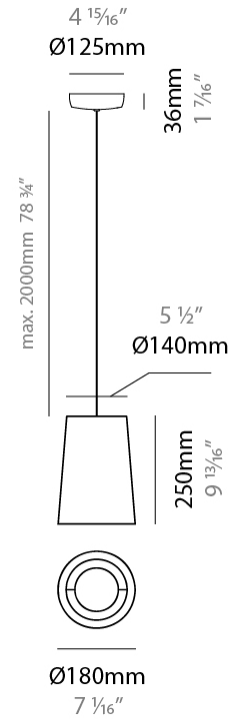

PROJECT
TYPE
SPECIFIER
QUANTITY
DATE

DRUM SUSPENSION

D111056-

base number	Finish Options	Finish Options

1. To build a product code in our configurator select the specify button on the base model # product page
2. To build a manual product code on this datasheet choose from the options listed below in blue font and add the suffix to the base model #

GENERAL

Series: Drum
Brand: Ole
Division: Design
Mounting Type: Suspension
Mounting Location: Ceiling
Subcategory: Up/Down Light

PHYSICAL

Shape: Cone
Diameter (mm): 180
Diameter (in): 7 ¹/₁₆
Height (mm): 250
Height (in): 9 ¹³/₁₆
Max. Overall Height (mm): 2250
Max. Overall Height (in): 88 ⁹/₁₆
Light Distribution: Direct / Indirect
Weight (kg): 1
Weight (lbs): 2.2
Diffuser: Satin Glass
Fixture Finish: BEI / BLK / BLU / COG / DGN / GRY / MRN / MOC / MUS / OLV / SIL / STN / TER / WHI
Holder Finish: MWH / MBK
Fixture Material: Fabric Cord / Metal
Cable Details: 2000mm Cable
Upon Request: Other fabric cord colors available upon request (see downloadable finish chart)

ELECTRICAL

Number of Lamps: 1
Lamp Type: LED Retrofit
Lamp Shape: A19
Bulb Included: Bulb Not Included
Max. Wattage Per Lamp (W): 15
Lamp Base: E26
Input Voltage (V): 120
Upon Request: 277Vac / GU24

LED

OPTICAL

RATINGS AND CERTIFICATIONS

Certified By: Certified for North American Standards
IP rating: IP20